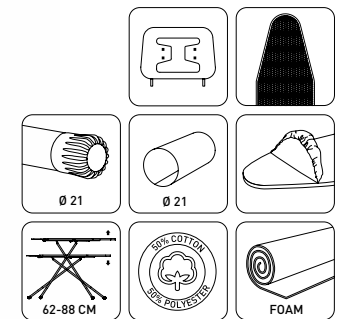

# BRAVA

## 18344

- Automatic height adjustment from 62 to 88 cm
  - Completely electrostatic stainless paint
  - 33x110 cm mesh top ironing surface
- Colored, bright, cotton and polyester cover
  - Using high quality foam under fabric
  - Special iron rest with incombustible silicon fittings
- Plastic foot caps that prevent slipping
  - Warranty 2 years

BRAVA	A CM B C	CM	CM	KG	M <sup>3</sup>	Ø	PCS	CM	M <sup>3</sup>	KG
18344	130X88X34,5	33x110	34,5X146,5	3,85	0,022178625	21	4	17X147X35,5	0,0887145	15